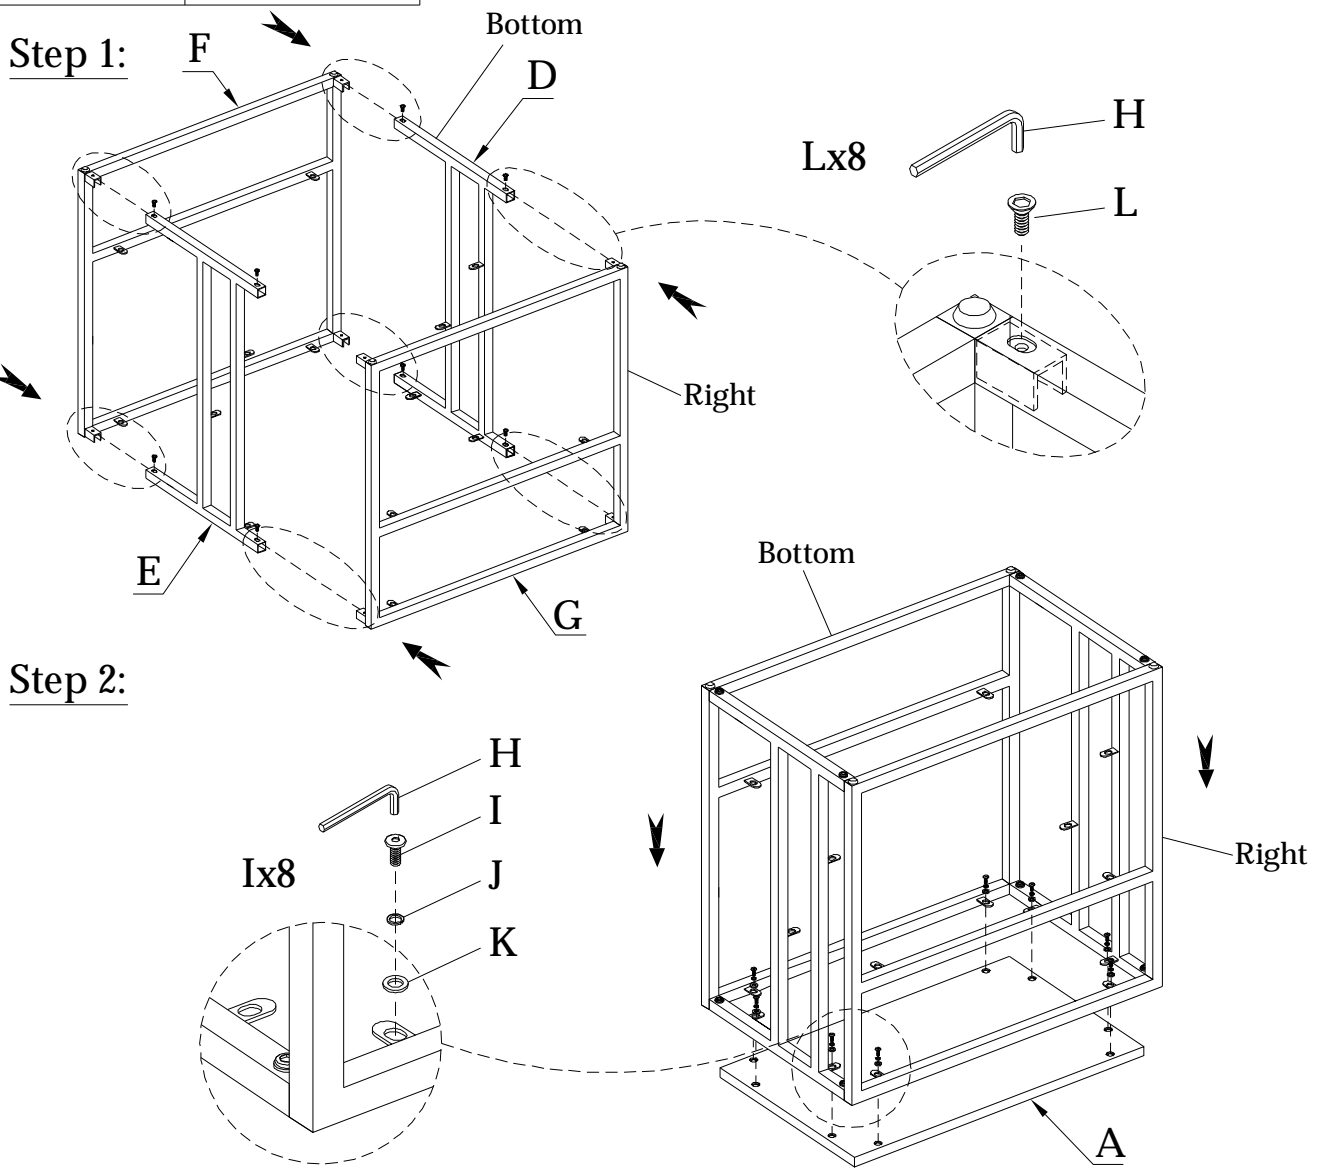

Components and Hardware List

Table Top  (A) 1 pc.	Upper Shelf  (B) 1 pc.	Lower Shelf  (C) 1 pc.	Front Frame  (D) 1 pc.	 #37112 Chairside Table	
Back Frame  (E) 1 pc.	Side Frame (Left)  (F) 1 pc.	Side Frame (Right)  (G) 1 pc.	M4 Allen Key  (H) 1 pc.	1/4"-20 x 5/8" Allen Head Bolt  (I) 16 pcs.	1/4" - Ø12x1mm Spring Washer  (J) 16 pcs.
1/4" - Ø16x2mm Flat Washer  (K) 16 pcs.	1/4"-20 x 5/8" Allen Flat Head Bolt  (L) 8 pcs.	<p>Be sure to check all packing material carefully for small parts, which may have come loose inside the carton during shipment. To prevent possible scratches and damage, this furniture should be assembled on a soft surface such as a blanket or carpet.</p>			