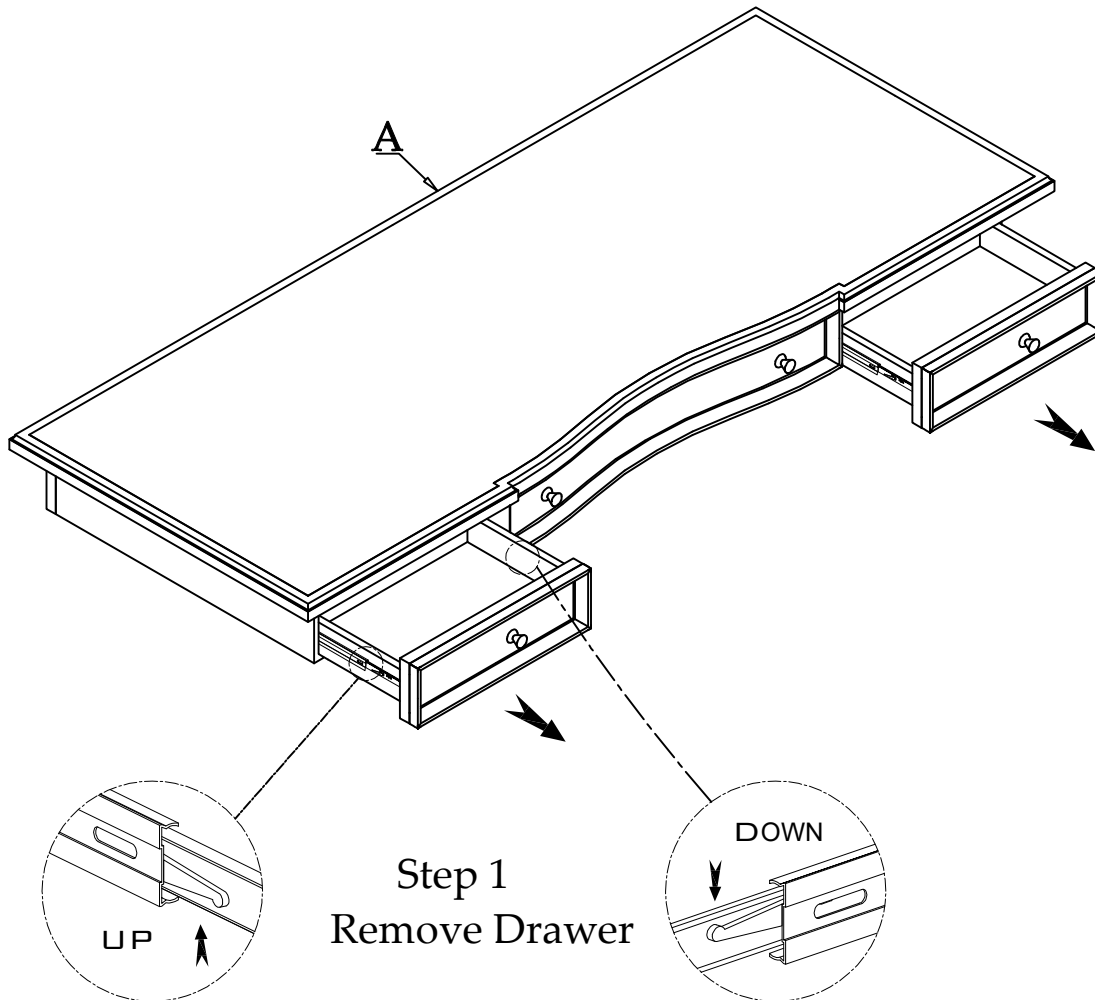

Components and Hardware List

Table Top Fame

(A) 1pc.

Leg Fame

(B) 2pcs.

M5/16"x1-3/4"
Allen Head Bolt

(C) 12pcs.

#50231
Writing Desk

5/16" Spring
Washer

(D) 12pcs.

5/16" x 19*2mm
Flat Washer

(E) 12pcs.

5mm
Allen Key

(F) 1pc.

Anti-tip Restraint Kit

(G) 1pc.

Be sure to check all packing material carefully for small parts, which may have come loose inside the carton during shipment. To prevent scratches or damage, assemble the chair on a soft surface such as a blanket or carpet.