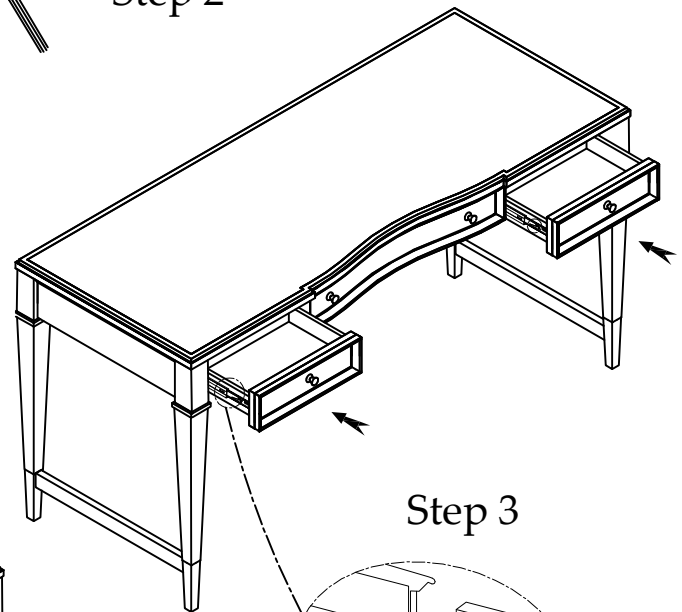

Step 4

For product and personal safety, Anti-Tip Restraint Kits have been included with this cabinet which can help to minimize the risk of the cabinet accidentally tipping forward, if used and properly installed