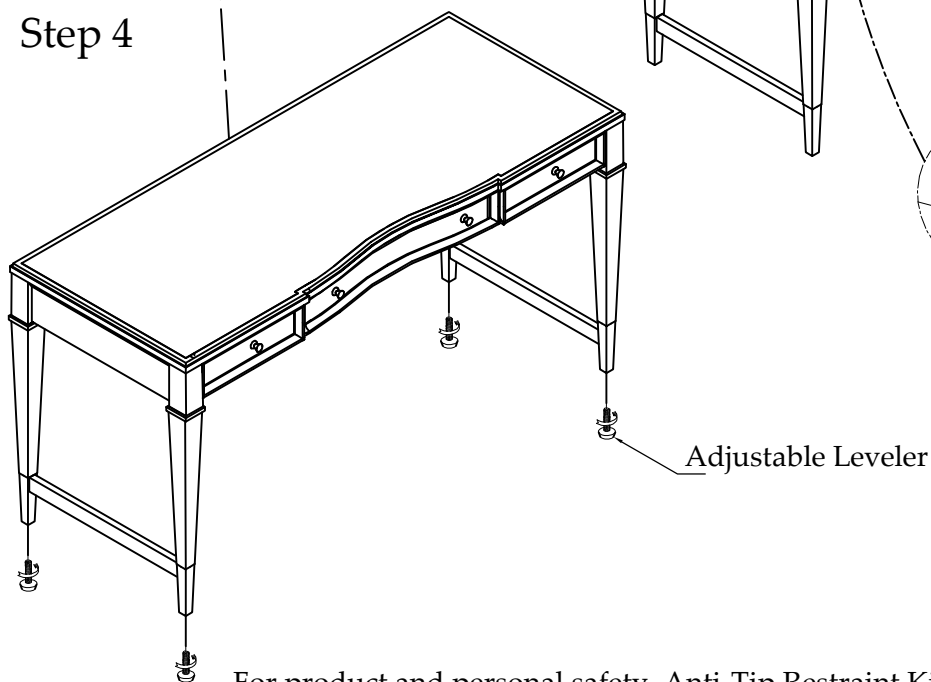

Step 4

For product and personal safety, Anti-Tip Restraint Kits have been included with this cabinet which can help to minimize the risk of the cabinet accidentally tipping forward, if used and properly installed