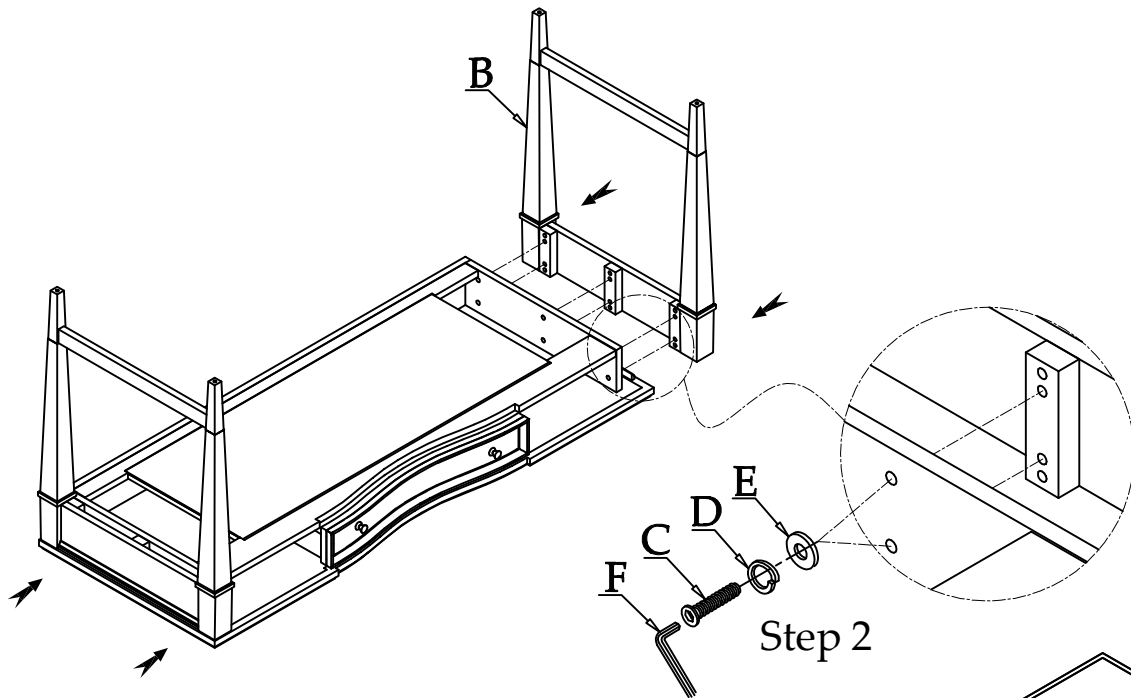

Components and Hardware List

Table Top Fame

(A) 1pc.

Leg Fame

(B) 2pcs.

M5/16"x1-3/4"
Allen Head Bolt

(C) 12pcs.

#50231
Writing Desk

5/16" Spring
Washer

(D) 12pcs.

5/16" x 19*2mm
Flat Washer

(E) 12pcs.

5mm
Allen Key

(F) 1pc.

Anti-tip Restraint Kit

(G) 1pc.

Be sure to check all packing material carefully for small parts, which may have come loose inside the carton during shipment. To prevent scratches or damage, assemble the chair on a soft surface such as a blanket or carpet.