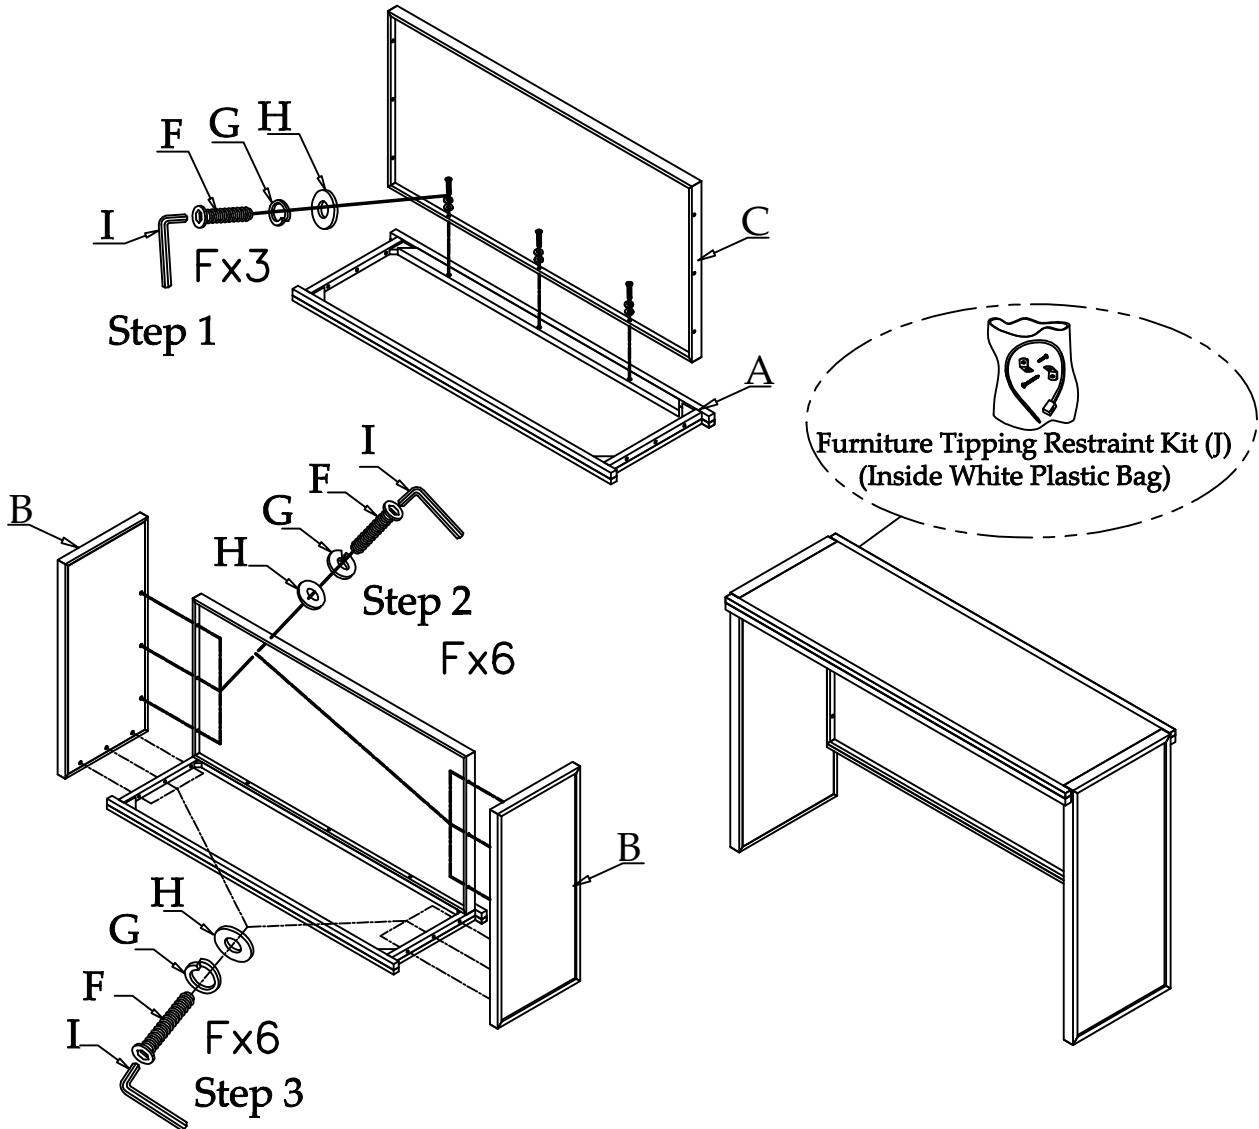

Components and Hardware List

#50316
Sofa Table

<p>Table Top</p> <p>(A) 1 pc.</p>	<p>Side Frame</p> <p>1-Left 1-Right (B) 2 pcs.</p>	<p>Back Frame</p> <p>(C) 1 pc.</p>	<p>M1/4"-20 x 1-1/4" Allen Head Bolt</p> <p>(F) 15 pcs.</p>
<p>M1/4" Spring Washer</p> <p>(G) 15 pcs.</p>	<p>M1/4" x 16 x 2mm Flat Washer</p> <p>(H) 15 pcs.</p>	<p>4mm Allen Wrench</p> <p>(I) 1 pc.</p>	<p>Furniture Tipping Restraint Kit</p> <p>(J) 1 Set.</p>

Be sure to check all packing material carefully for small parts, which may have come loose inside the carton during shipment.

Components and Hardware List

#50316 Uph Stool

Seat Frame & Cushion	Leg	Front Stretcher	Side Stretcher		
<p>(A) 1 pcs.</p>	<p>2-Left 2-Right (B) 4 pcs.</p>	<p>(C) 2 pcs.</p>	<p>(D) 2 pcs.</p>		
<p>M1/4"-20 x 1-3/4" Allen Head Bolt</p> <p>(F) 8 pcs.</p>	<p>M1/4" Spring Washer</p> <p>(G) 8 pcs.</p>	<p>M1/4" x 16 x 2mm Flat Washer</p> <p>(H) 8 pcs.</p>	<p>4mm Allen Wrench</p> <p>(I) 1 pc.</p>	<p>Ø4 x 1-1/4" Wood Screw</p> <p>(J) 8 pcs.</p>	Stool 1
<p>M1/4"-20 x 1-3/4" Allen Head Bolt</p> <p>(F) 8 pcs.</p>	<p>M1/4" Spring Washer</p> <p>(G) 8 pcs.</p>	<p>M1/4" x 16 x 2mm Flat Washer</p> <p>(H) 8 pcs.</p>	<p>4mm Allen Wrench</p> <p>(I) 1 pc.</p>	<p>#8 x 1-1/4" Wood Screw</p> <p>(J) 8 pcs.</p>	Stool 2

Be sure to check all packing material carefully for small parts, which may have come loose inside the carton during shipment.